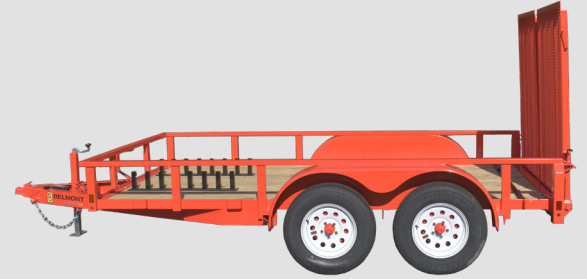

SQ2® Open Transport Trailer

SPECIFICATIONS

GVWR	7000 lbs
Empty Weight	1757 lbs
Payload	5243 lbs
Axels	(2) 3.5K E-Z Lube
Bed Height	19"
Bed Size	82" x 14'
Overall Size	102" x 18'

TRAILER FEATURES

- SQ2 carts secure to floor for stable towing
- Storage for up to 16 outriggers
- 5' long split mesh ramps for easy signal loading
- Treated Yellow Pine floor

AVAILABLE SQ2 OPTIONS

SOLAR CHARGING & OUTRIGGER PACKAGE | The solar charging option extends battery life while the outrigger option provides additional stabilization.

PEDESTRIAN CROSSWALK SIGNALS | System can be configured with MUTCD-compliant pedestrian crosswalk signal indicators.

ADVANCED REMOTE MONITORING | Receive text and/or email alert notifications of signal operation and battery voltage levels.

FLAGGER/PILOT CAR MODULE | Allows flagger or pilot car driver to control signal status with built in safeguards.

DISTRIBUTED BY

**HORIZON
SIGNAL**

ADVANCING WORKZONE SAFETY

5 Corporate Blvd
Reading, PA 19608

800.852.8796
horizonsignal.com

Regional Support Centers

Philadelphia, PA
Albuquerque, NM
Birmingham, AL
Chicago, IL
Fargo, ND

Indianapolis, IN
Orlando, FL
St. Catharines, ON
Waco, TX
Santiago, Chile

9001:2015

Certified Quality
Management System