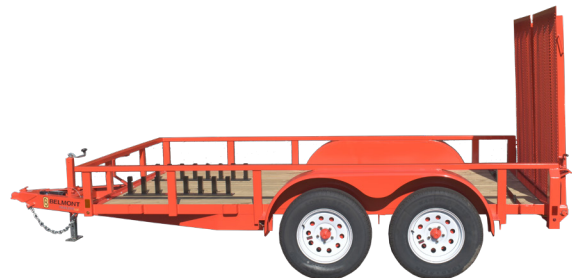

SQ2® Open Transport Trailer

Convenient Storage and Transport for Your SQ2® System

The SQ2 Open Transport Trailer is a safe, efficient way to transport the SQ2 Portable Traffic Signal System and components. Custom lockdown pegs keep your SQ2 carts secure during transport, and dual ramps make it easy to load and unload the SQ2 signal carts quickly. Transport brackets for all sixteen (4 per cart) stabilizer jacks ensure secure and convenient transport.

This heavy-duty, dual-axel trailer is designed to provide years of reliable safe service and can be custom designed to meet your specific requirements.