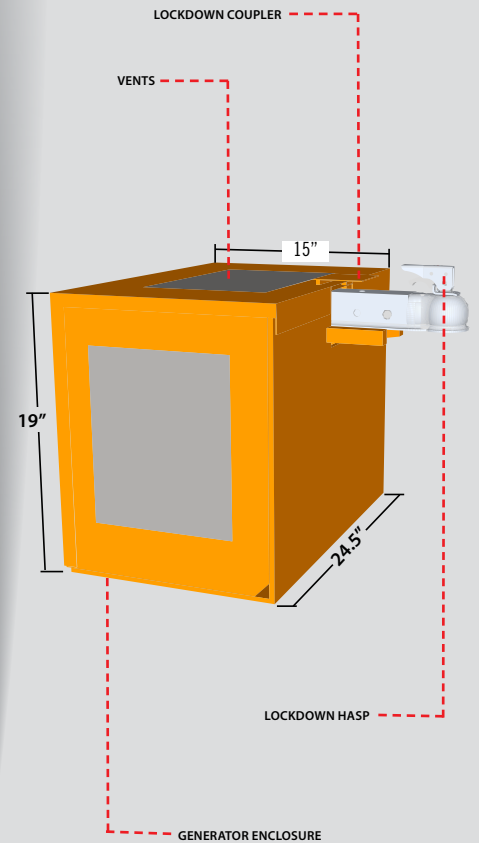

horizon

**SIGNAL
TECHNOLOGIES**

General specifications for the Generator Enclosure are subject to change without notice to reflect improvements and upgrades. Additional information is available. Contact Horizon Signal Technologies for details.

Regional Distribution Centers

Philadelphia, PA | Birmingham, AL | Chicago, IL | Indianapolis, IN | Waco, TX | Phoenix, AZ | St. Catharines, ON

Horizon Signal Technologies

5 Corporate Blvd | Reading, PA 19608 | U.S. Toll Free (800) 852-8796

www.horizonsignal.com